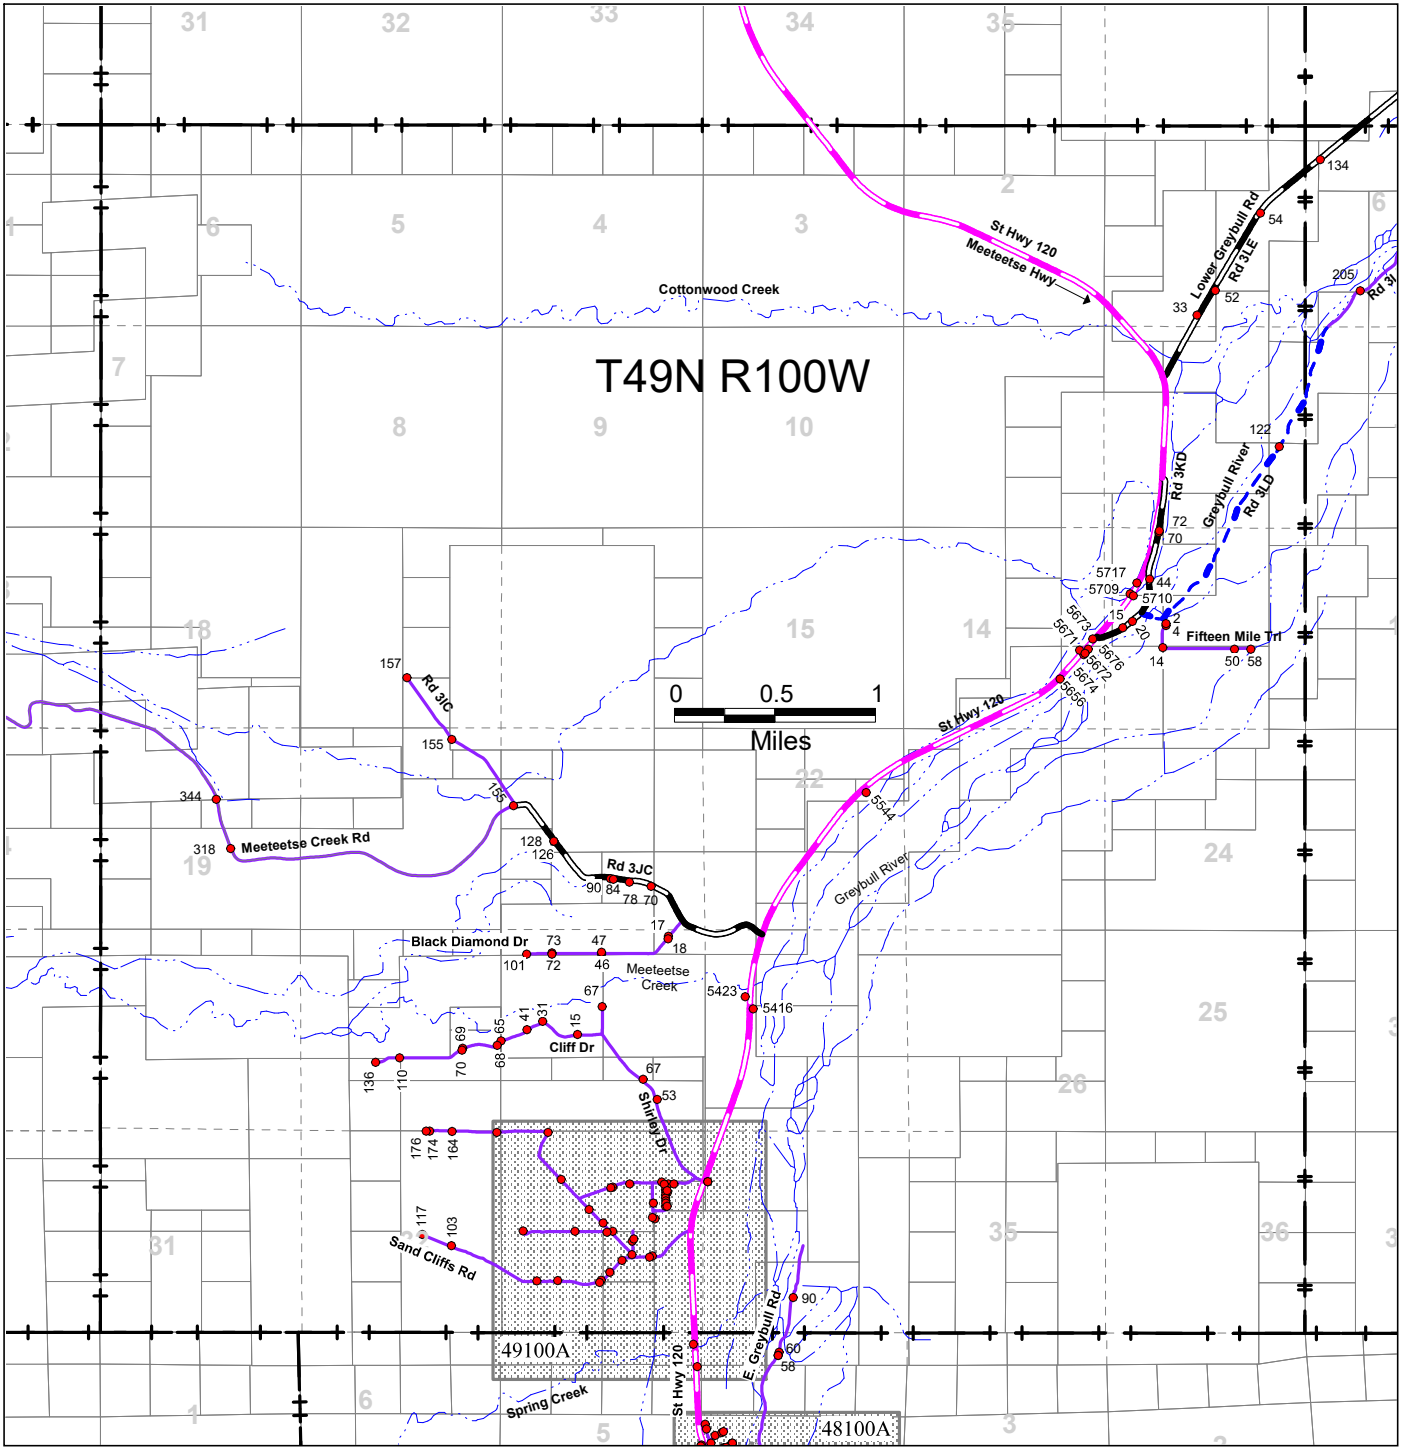

T49N R100W

49100

PAGE REFERENCE:

50101	50100	50099
49101	49100	49099
48101	48100	48099

This map is for informational purposes only. The location and extent of roads, accesses, and property lines depicted hereon do not guarantee legal right of passage, ingress and egress, or property boundaries.

- County Maintained
 - Chip Sealed
 - Dirt (various grades)
- State Maintained
 - Chip Sealed
 - Forest Service Maintained
 - Dirt (various grades)
 - Private Road
 - various surfaces

Cross Reference Road List:
 Lower Greybull Rd = Rd 3LE
 Meeteetse Cr Rd = Rd 3JC